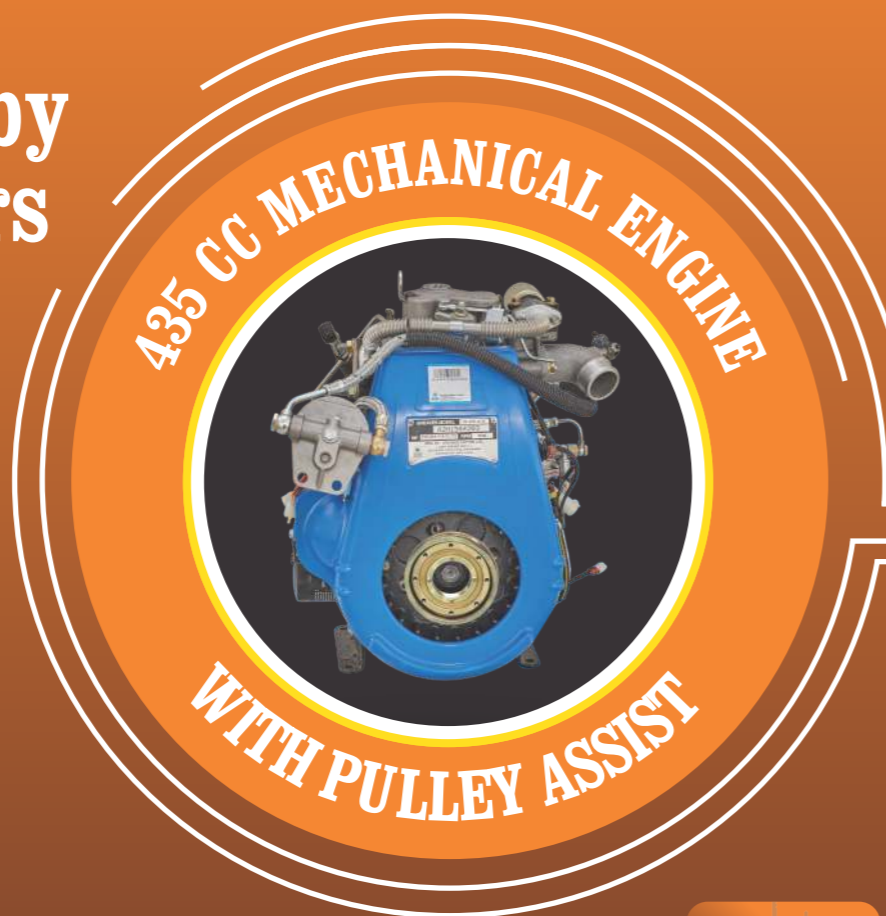

Performance trusted by over 30 lakh customers is here.

Trusted 435cc Mechanical engine

Easy to Service

Affordable Spare Parts

Best-in-class Resale Value

Low Cost of Maintenance

Best-in-class 42-Month Super Warranty

## Technical Specifications

Parameter	Apé Xtra LDX+ Classic	Apé Xtra LDX Classic	Apé Xtra DX Classic
Fuel Type	Diesel		
<b>Engine</b>			
Type	Single Cylinder, Naturally Aspirated, Air Cooled, Four Stroke DI Diesel Engine		
Displacement	435cc		
Max Power	5.7 kW @ 3600 rpm		
Max Torque	19 Nm @ 2200± 200 rpm		
<b>Transmission</b>			
Clutch Type	Multi Plate Wet Type		
Gear Box	Constant Mesh		
Gears	4 Forward, 1 Reverse		
<b>Suspension</b>			
Front	Hydraulic Telescopic Shock Absorber With Helical Compression Spring with dampener		
Rear	Hydraulic Telescopic Shock Absorber With Rubber Compression Spring with dampener		
<b>Steering</b>			
Steering	Handle Bar Type		
<b>Brake &amp; Tyre</b>			
Brake	Drum Brake Hydraulically Actuated Internal Expanding Shoe Type		
Tyre	4.50 - 10, 8 PR		
<b>Electrical System</b>			
System Voltage	12V DC		
Battery Rating	50 Ah		
<b>Dimensions</b>			
Wheelbase	2100 mm	2100 mm	1920 mm
Overall Width	1490 mm	1490 mm	1490 mm
Overall Length	3315 mm	3145 mm	2965 mm
Overall Height	1770 mm	1770 mm	1770 mm
Minimum Ground Clearance	235 mm	235 mm	235 mm
<b>Weight</b>			
GVW	975 kg	975 kg	975 kg
Kerb Weight	474 kg	464 kg	450 kg
<b>Performance</b>			
Maximum Gradeability	26.00%		
Fuel Tank Capacity	10 Liters		